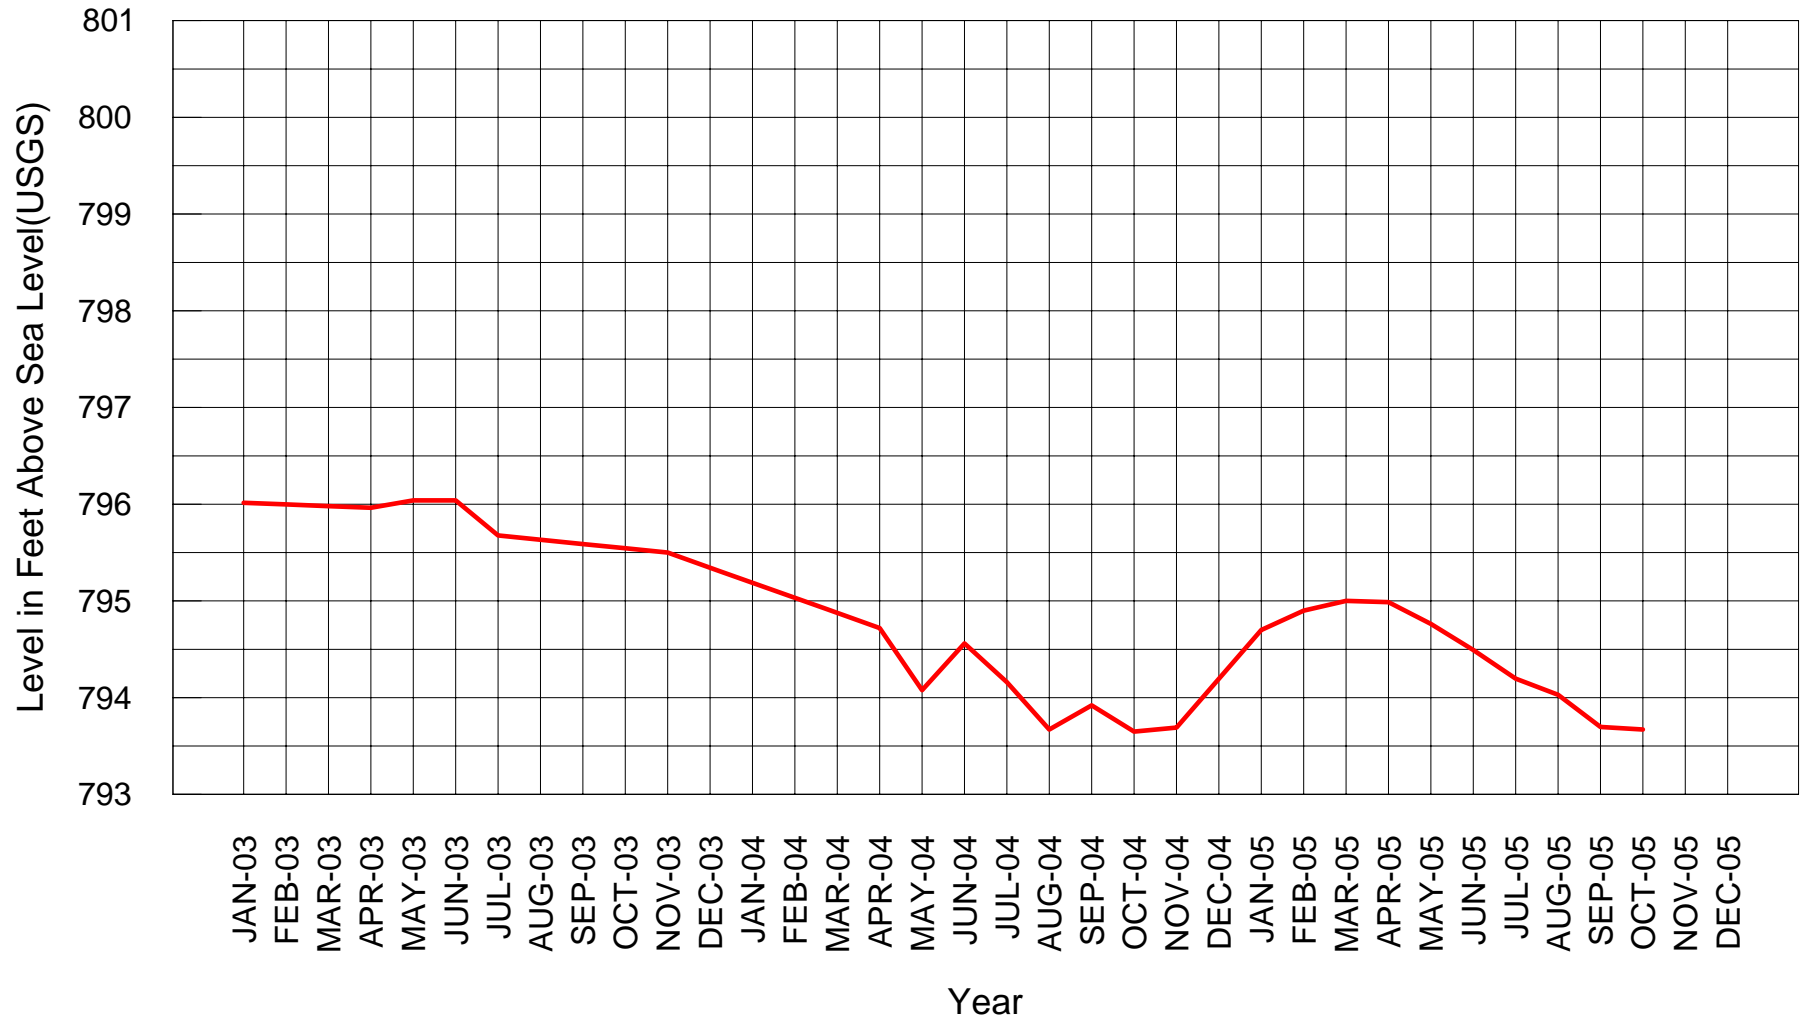

Pine Lake Level

LaPorte, Indiana

Last Reading Oct-2005, 793.67 FMSL